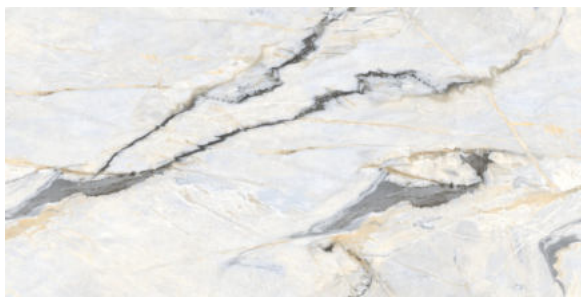

NORDIC

FINISH
END MATCH

THICKNESS
9 mm

AVAILABLE
Sizes