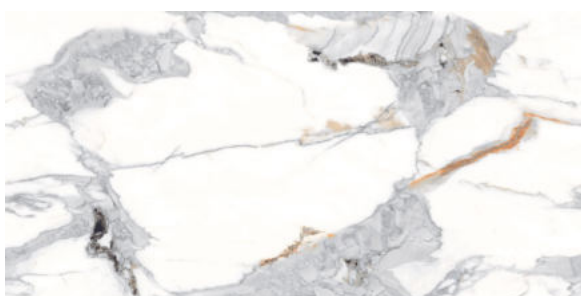

GLOBLE STATUARIO

FINISH
END MATCH

THICKNESS
9 mm

AVAILABLE
Sizes