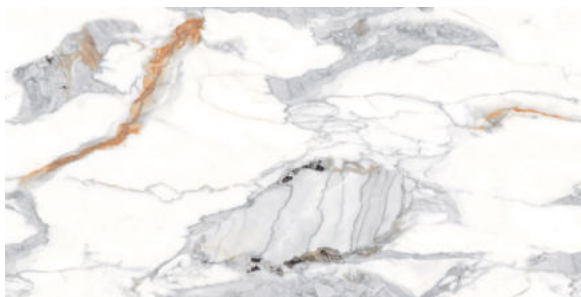

GLOBLE STATUARIO

FINISH
END MATCH

THICKNESS
9 mm

AVAILABLE
Sizes