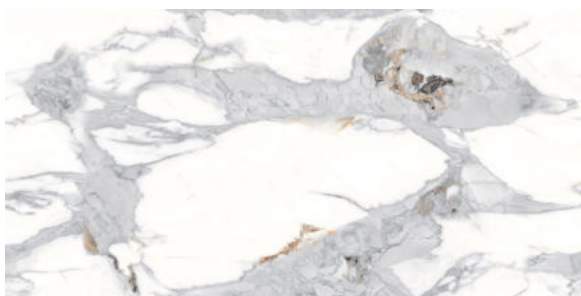

GLOBLE STATUARIO

FINISH
END MATCH

THICKNESS
9 mm

AVAILABLE
Sizes