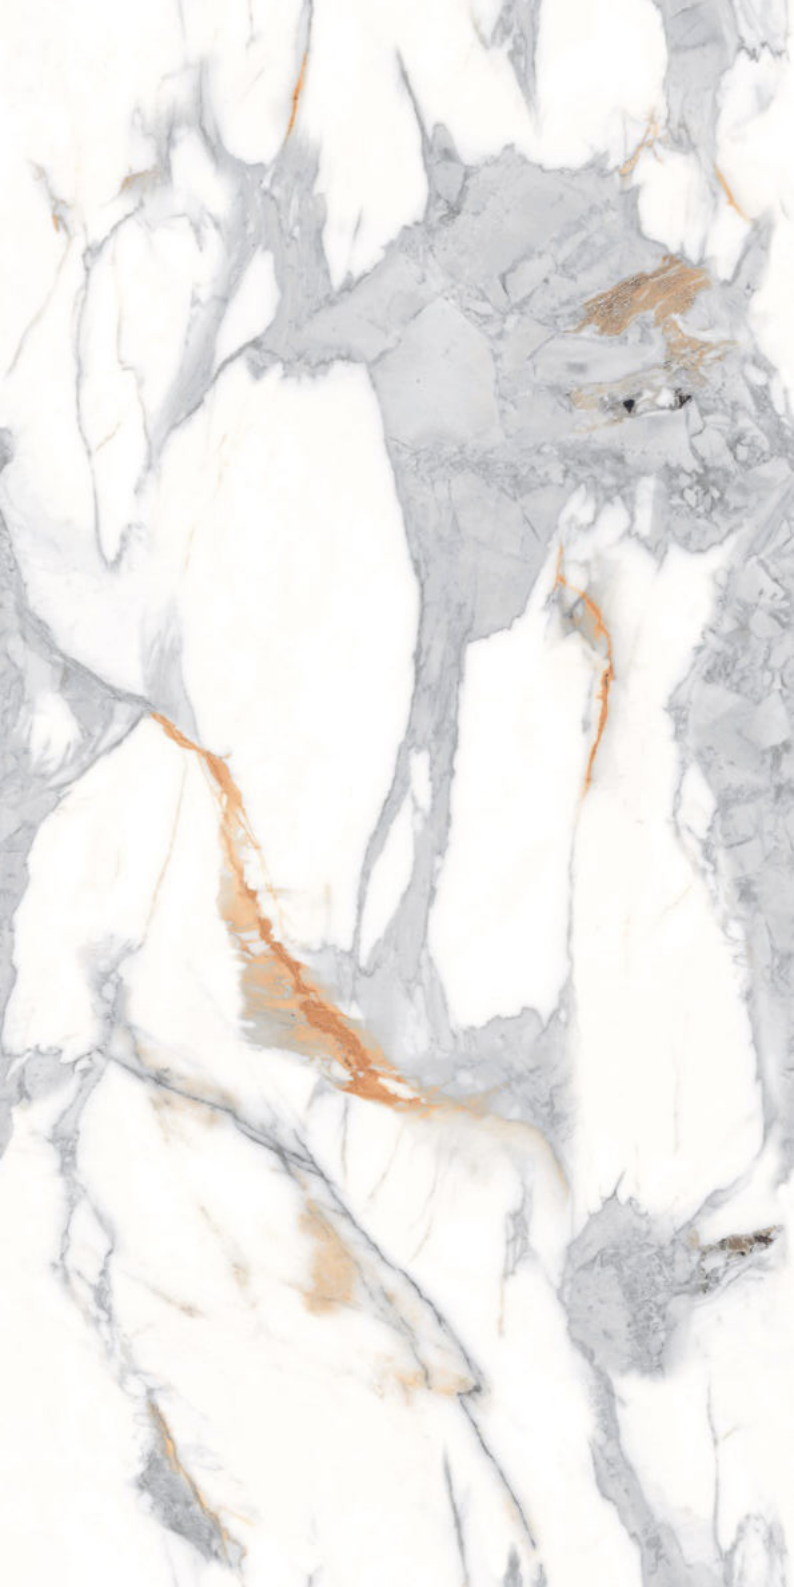

GLOBLE STATUARIO

FINISH
END MATCH

THICKNESS
9 mm

AVAILABLE
Sizes