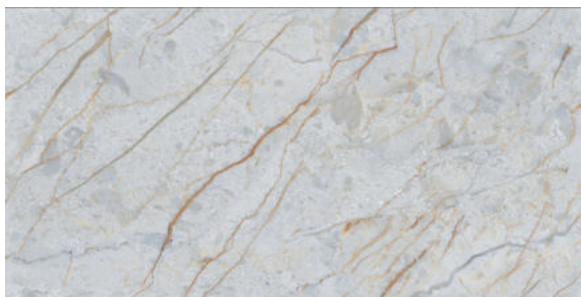

INDUS GREY

FINISH
END MATCH

THICKNESS
9 mm

AVAILABLE
Sizes