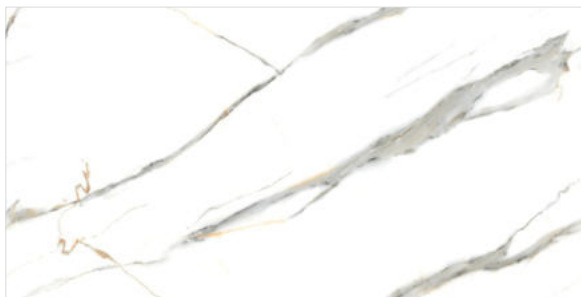

FLES WHITE

FINISH
END MATCH

THICKNESS
9 mm

AVAILABLE
Sizes